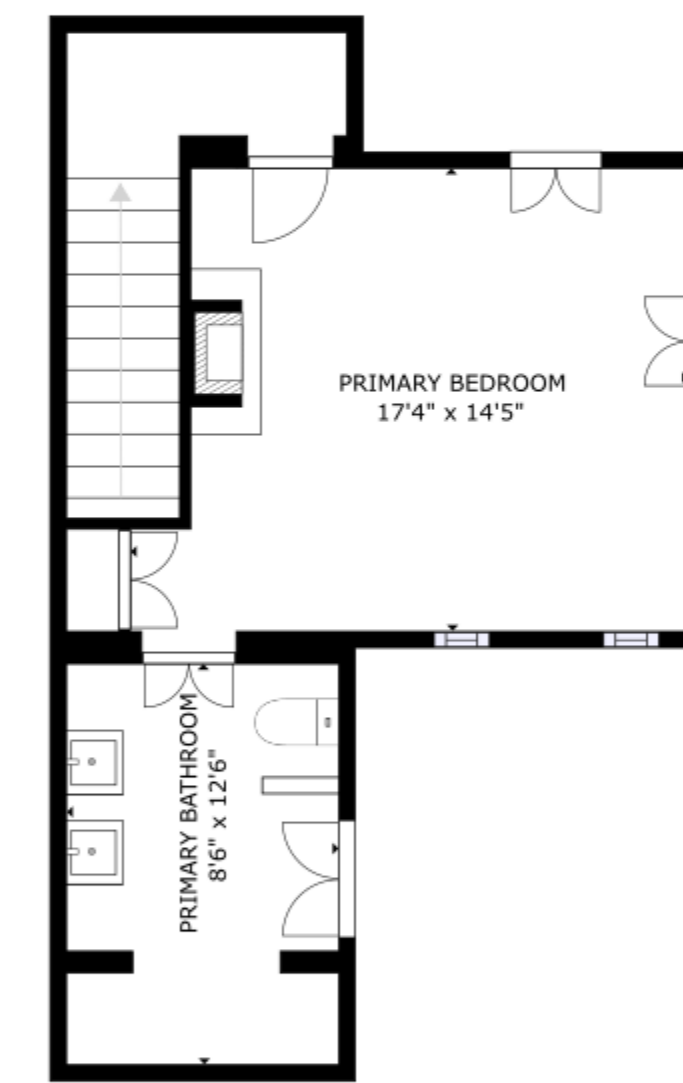

FLOOR 1

FLOOR 2

FLOOR 3

FLOOR 4

FLOOR 5

GROSS INTERNAL AREA  
 FLOOR 1: 1132 sq ft, FLOOR 2: 613 sq ft, FLOOR 3: 428 sq ft  
 FLOOR 4: 238 sq ft, FLOOR 5: 723 sq ft  
 EXCLUDED AREAS; PATIO: 794 sq ft, BALCONY: 1979 sq ft, PORCH: 160 sq ft  
 TOTAL: 3134 sq ft  
 SIZES AND DIMENSIONS ARE APPROXIMATE, ACTUAL MAY VARY.