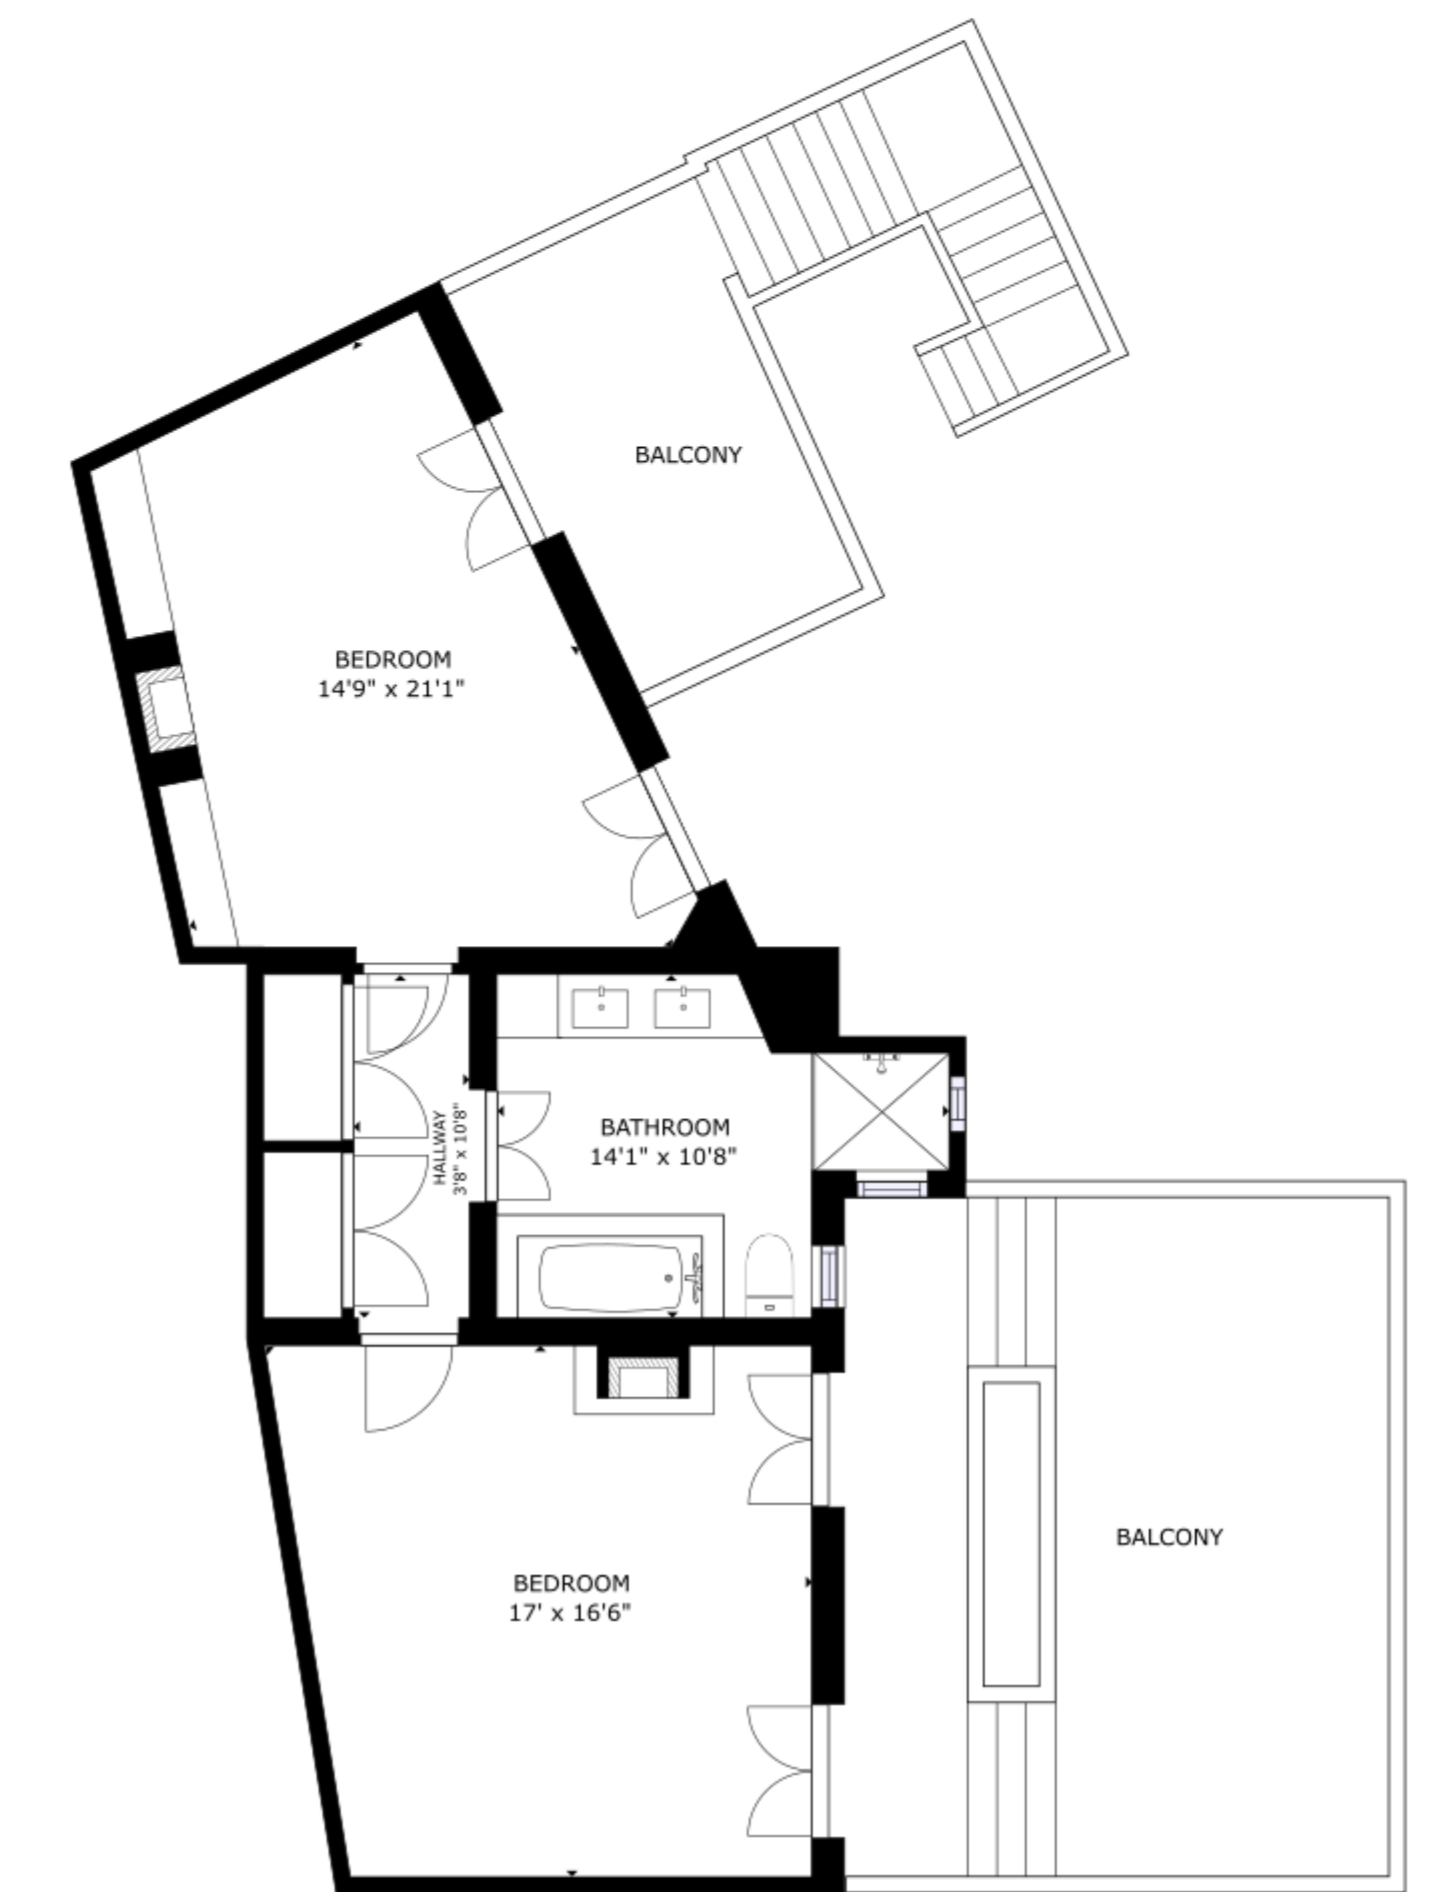

FLOOR 1

FLOOR 2

FLOOR 3

FLOOR 4

FLOOR 5

GROSS INTERNAL AREA  
 FLOOR 1: 1132 sq ft, FLOOR 2: 613 sq ft, FLOOR 3: 428 sq ft  
 FLOOR 4: 238 sq ft, FLOOR 5: 723 sq ft  
 EXCLUDED AREAS; PATIO: 794 sq ft, BALCONY: 1979 sq ft, PORCH: 160 sq ft  
 TOTAL: 3134 sq ft  
 SIZES AND DIMENSIONS ARE APPROXIMATE, ACTUAL MAY VARY.