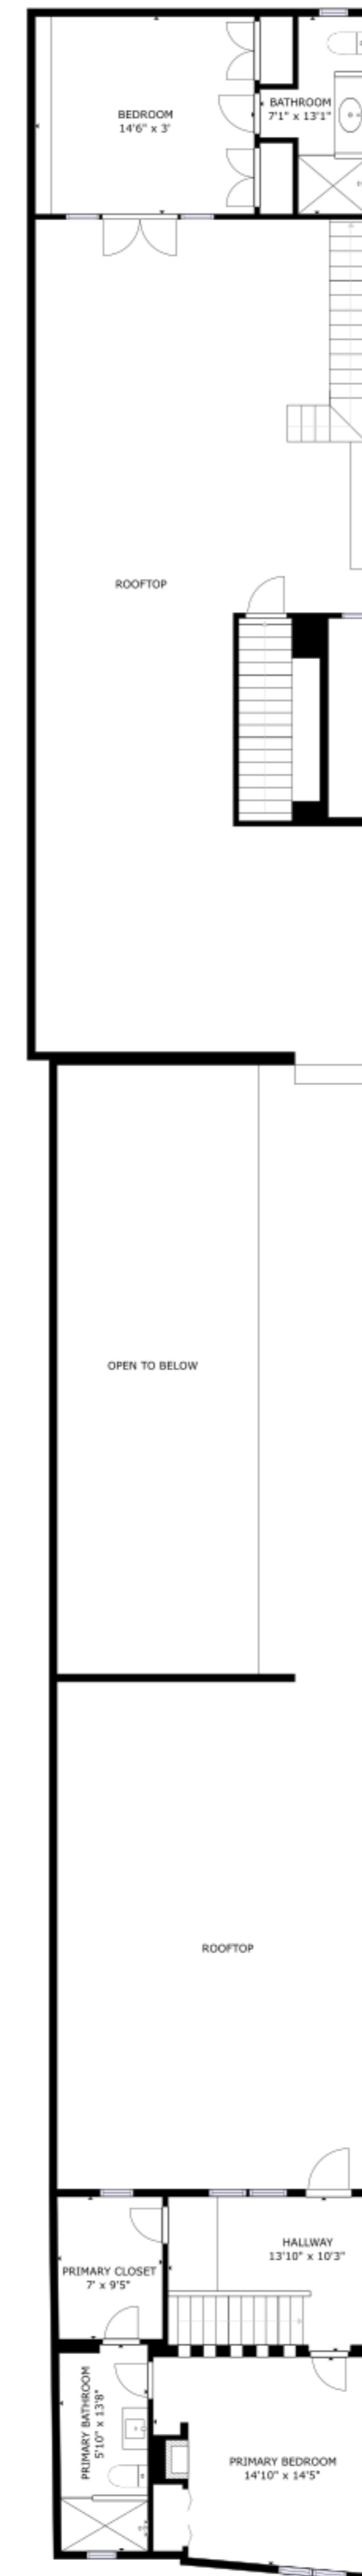

FLOOR 1

FLOOR 2

GROSS INTERNAL AREA
 FLOOR 1: 2684 sq ft, FLOOR 2: 855 sq ft
 EXCLUDED AREAS: ROOFTOP: 2664 sq ft, PATIO: 534 sq ft
 TOTAL: 3539 sq ft
 SIZES AND DIMENSIONS ARE APPROXIMATE, ACTUAL MAY VARY.