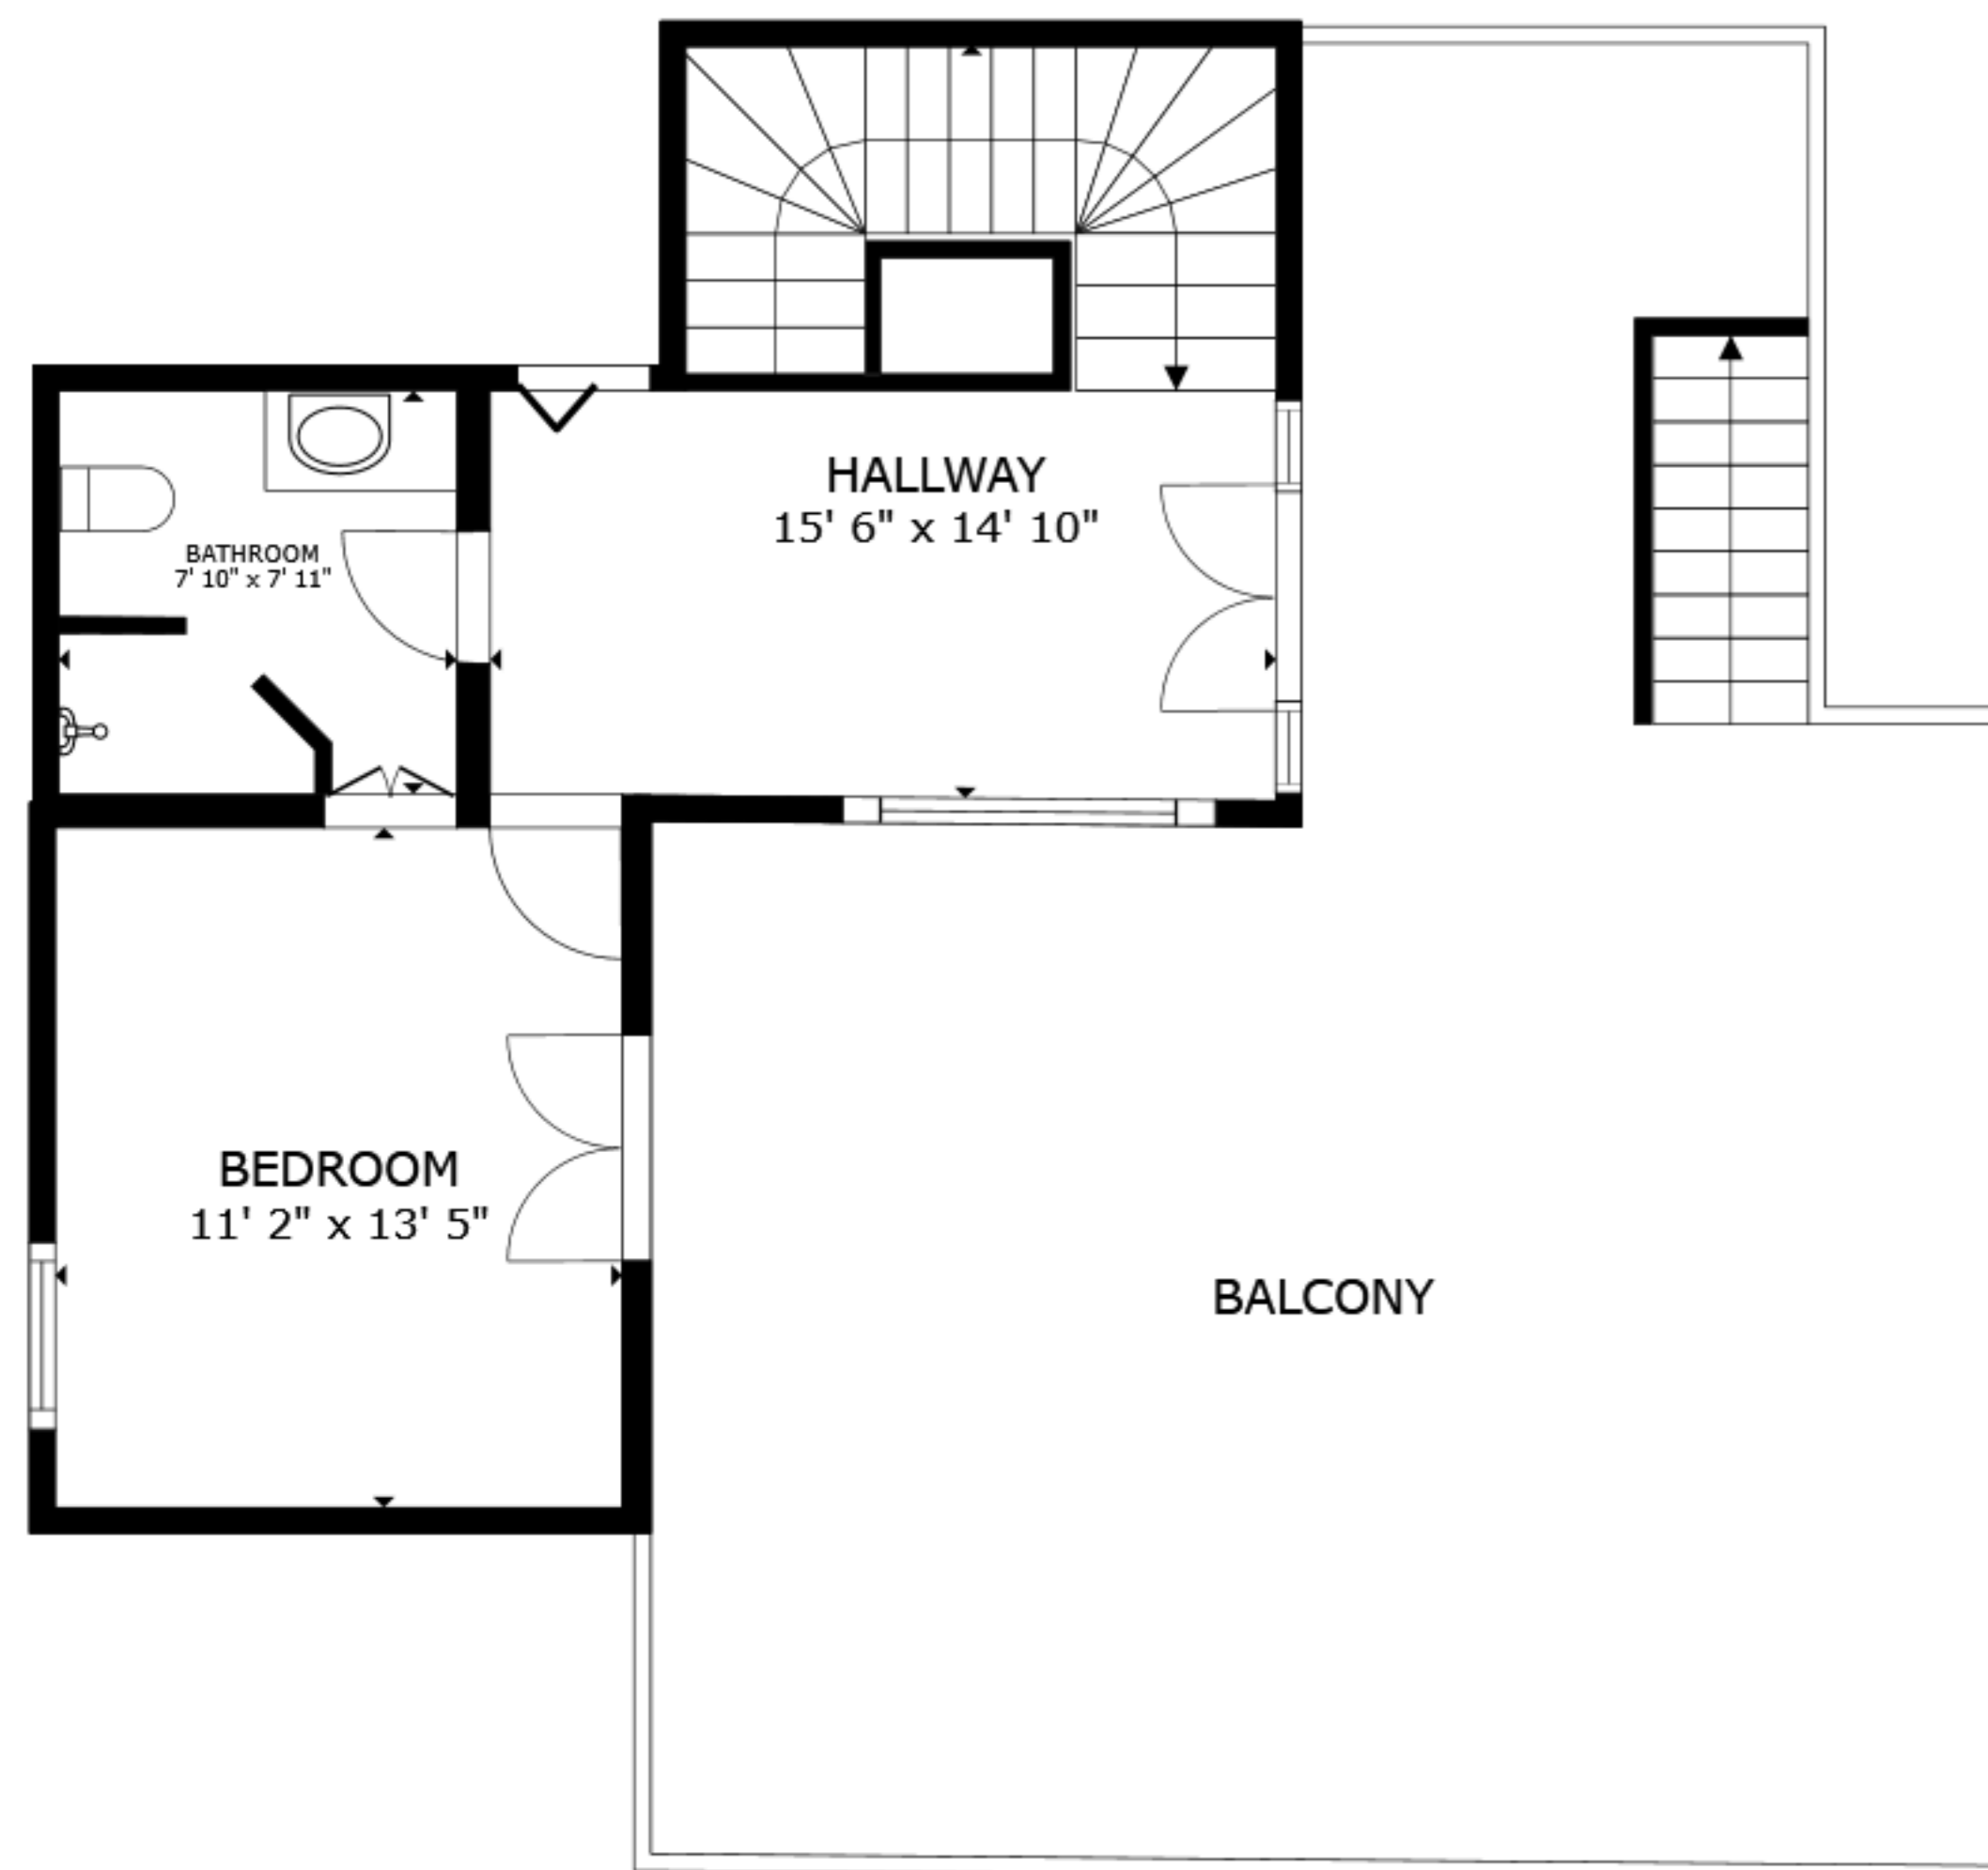

FLOOR 1

FLOOR 2

FLOOR 3

FLOOR 4

FLOOR 5

GROSS INTERNAL AREA
 FLOOR 1 937 sq.ft. FLOOR 2 1,019 sq.ft. FLOOR 3 229 sq.ft. FLOOR 4 428 sq.ft. FLOOR 5 11 sq.ft.

EXCLUDED AREAS : PATIO 152 sq.ft. GARAGE 235 sq.ft. PATIO 357 sq.ft. PATIO 142 sq.ft.
 BALCONY 121 sq.ft. BALCONY 118 sq.ft. BALCONY 702 sq.ft. BALCONY 585 sq.ft.

TOTAL : 2,625 sq.ft.

SIZES AND DIMENSIONS ARE APPROXIMATE, ACTUAL MAY VARY.