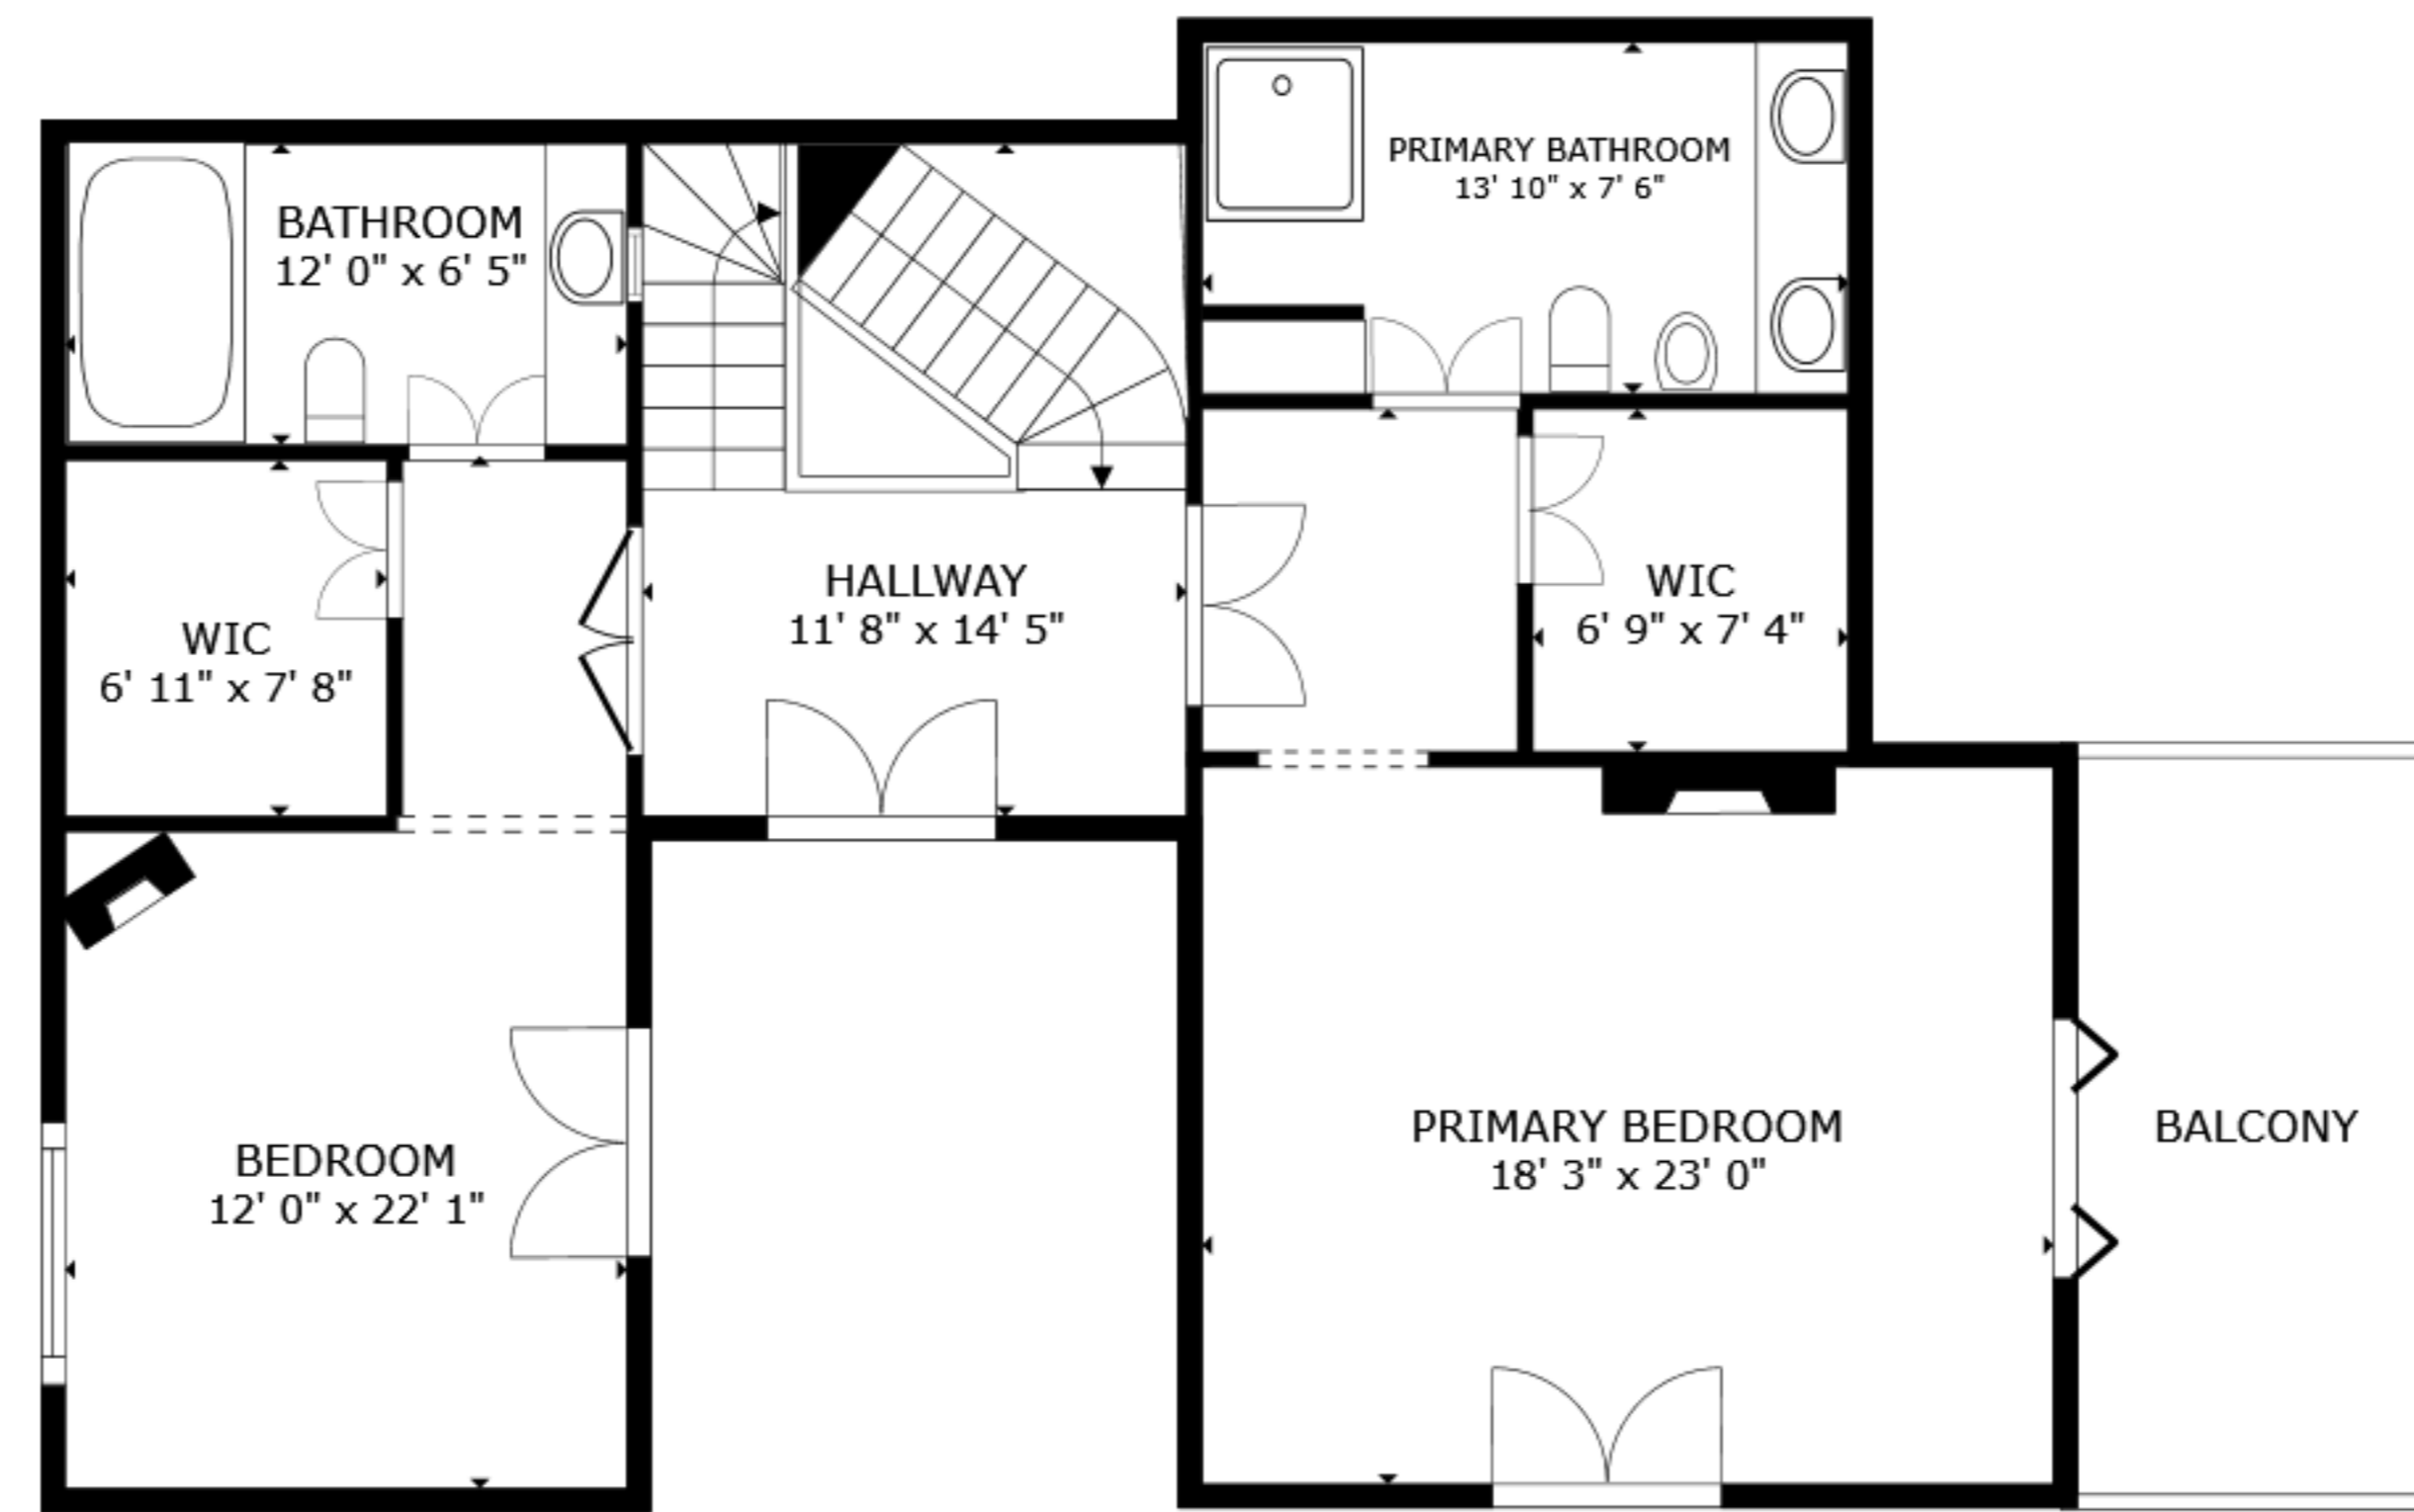

FLOOR 1

FLOOR 2

FLOOR 3

FLOOR 4

FLOOR 5

GROSS INTERNAL AREA
 FLOOR 1 937 sq.ft. FLOOR 2 1,019 sq.ft. FLOOR 3 229 sq.ft. FLOOR 4 428 sq.ft. FLOOR 5 11 sq.ft.

EXCLUDED AREAS : PATIO 152 sq.ft. GARAGE 235 sq.ft. PATIO 357 sq.ft. PATIO 142 sq.ft.
 BALCONY 121 sq.ft. BALCONY 118 sq.ft. BALCONY 702 sq.ft. BALCONY 585 sq.ft.

TOTAL : 2,625 sq.ft.

SIZES AND DIMENSIONS ARE APPROXIMATE, ACTUAL MAY VARY.