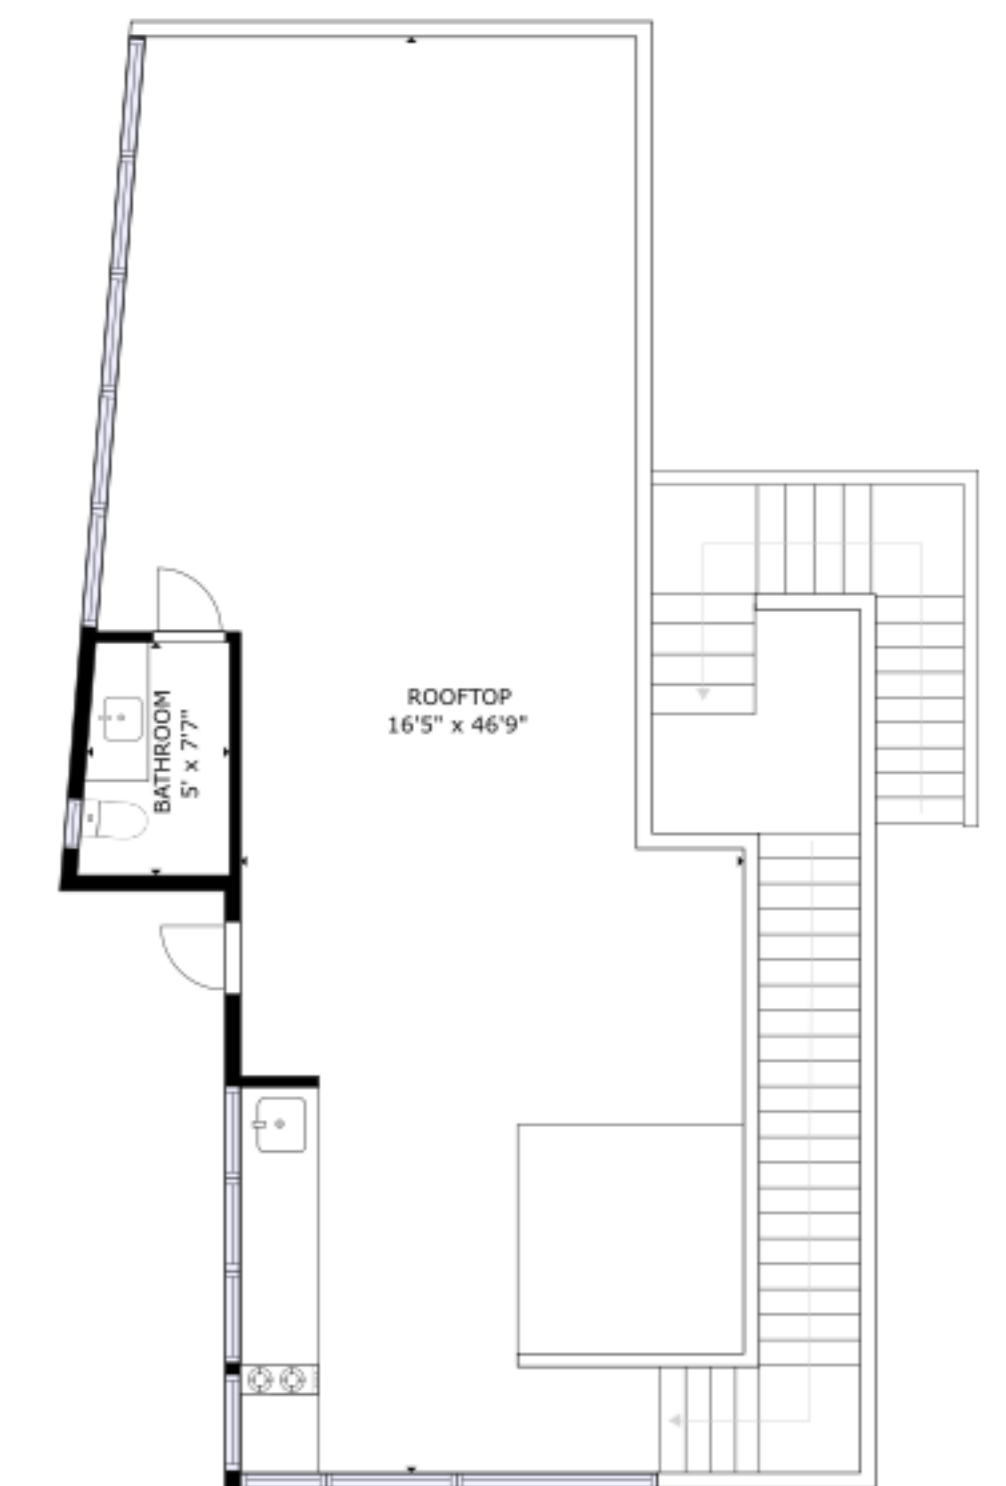

FLOOR 1

FLOOR 2

FLOOR 3

FLOOR 4

GROSS INTERNAL AREA

FLOOR 1: 1759 sq ft, FLOOR 2: 1367 sq ft, FLOOR 3: 723 sq ft, FLOOR 4: 36 sq ft
 EXCLUDED AREAS: PORCH: 778 sq ft, PATIO: 4023 sq ft, BALCONY: 1263 sq ft, ROOFTOP: 883 sq ft
 TOTAL: 3885 sq ft

SIZES AND DIMENSIONS ARE APPROXIMATE, ACTUAL MAY VARY.