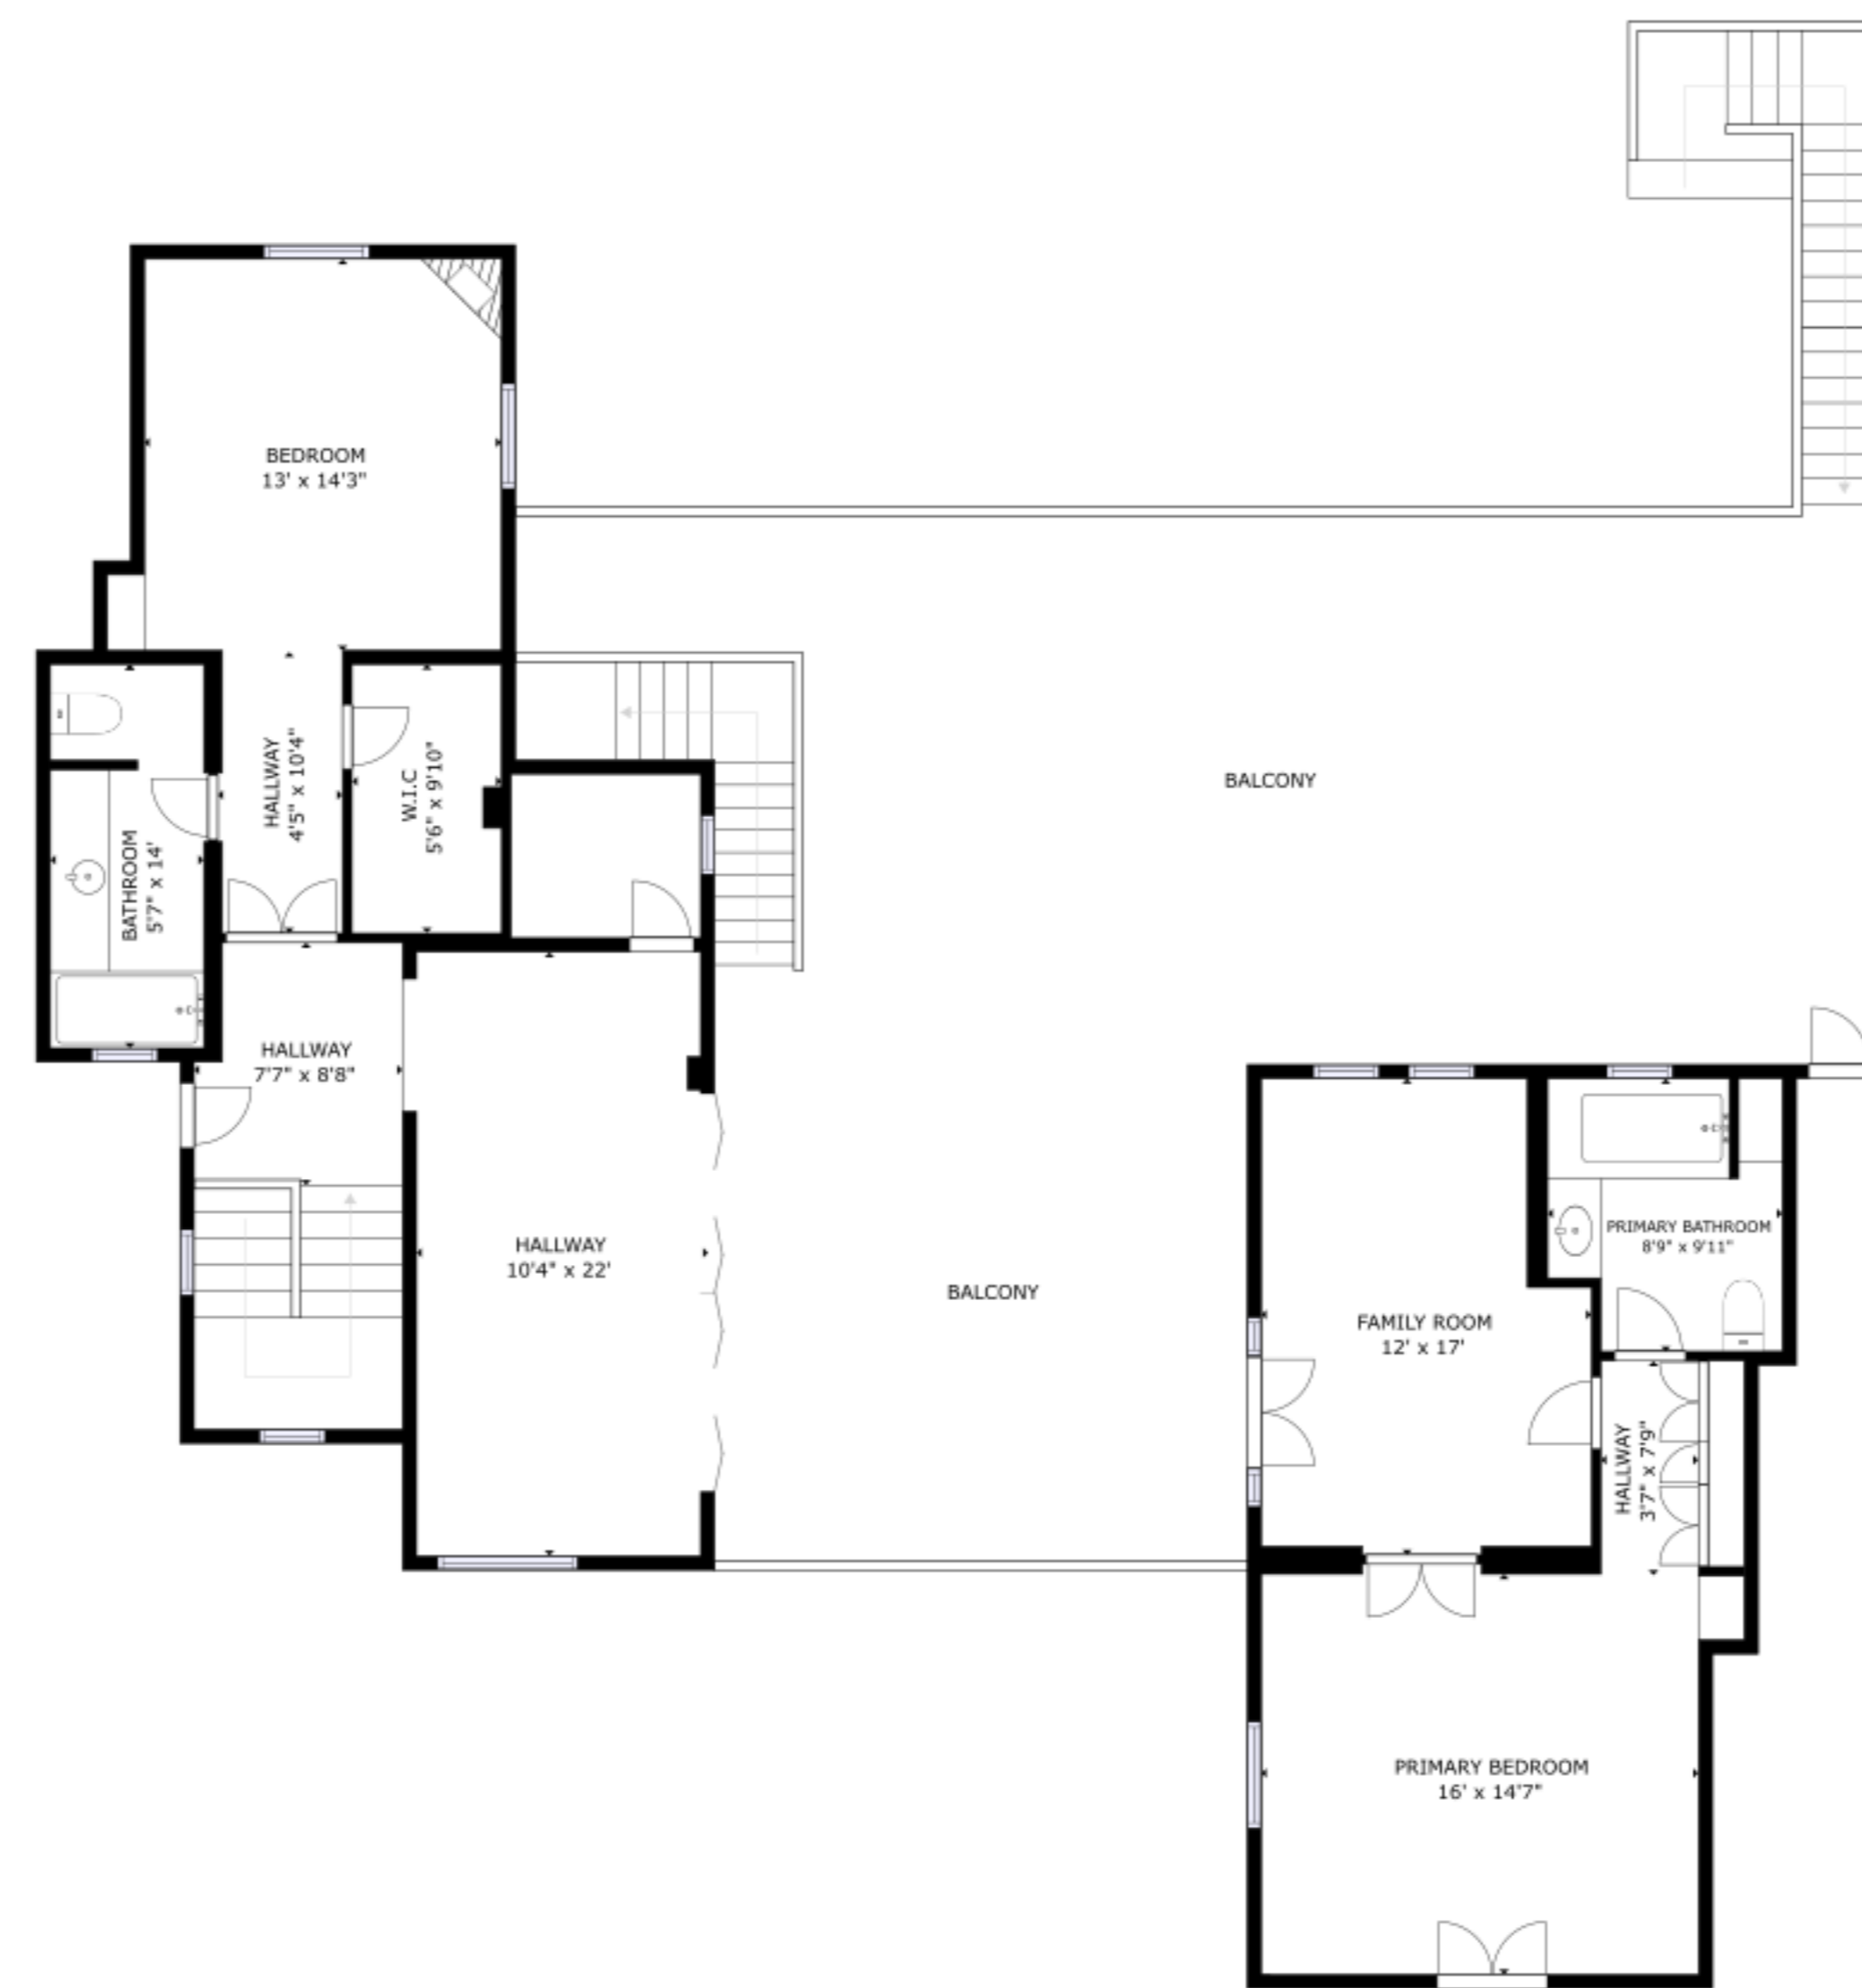

FLOOR 1

FLOOR 2

FLOOR 3

FLOOR 4

GROSS INTERNAL AREA

FLOOR 1: 1759 sq ft, FLOOR 2: 1367 sq ft, FLOOR 3: 723 sq ft, FLOOR 4: 36 sq ft
 EXCLUDED AREAS: PORCH: 778 sq ft, PATIO: 4023 sq ft, BALCONY: 1263 sq ft, ROOFTOP: 883 sq ft
 TOTAL: 3885 sq ft

SIZES AND DIMENSIONS ARE APPROXIMATE, ACTUAL MAY VARY.