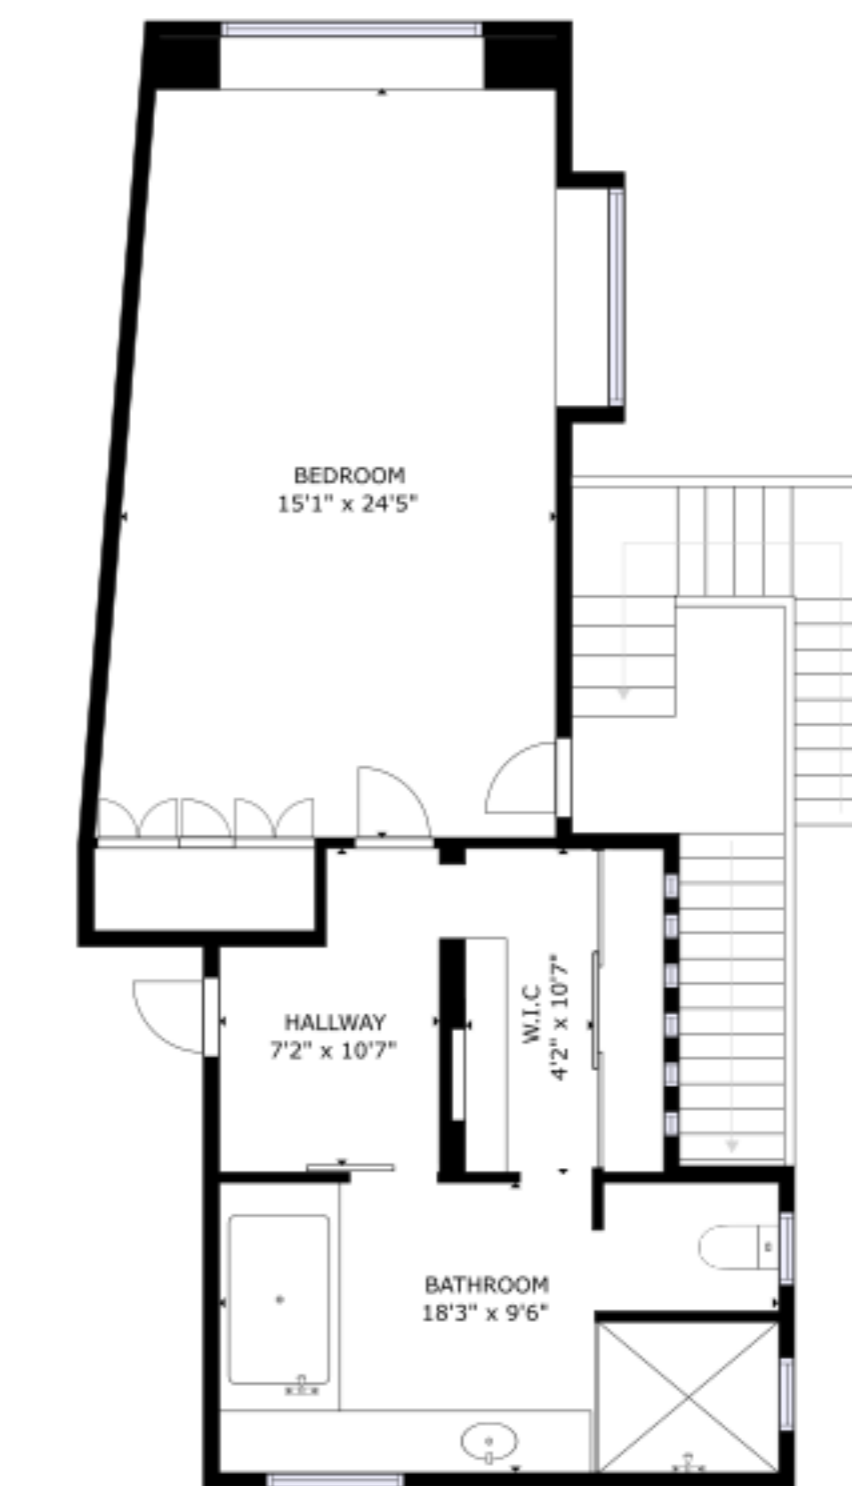

FLOOR 1

FLOOR 2

FLOOR 3

FLOOR 4

GROSS INTERNAL AREA

FLOOR 1: 1759 sq ft, FLOOR 2: 1367 sq ft, FLOOR 3: 723 sq ft, FLOOR 4: 36 sq ft
 EXCLUDED AREAS: PORCH: 778 sq ft, PATIO: 4023 sq ft, BALCONY: 1263 sq ft, ROOFTOP: 883 sq ft
 TOTAL: 3885 sq ft

SIZES AND DIMENSIONS ARE APPROXIMATE, ACTUAL MAY VARY.